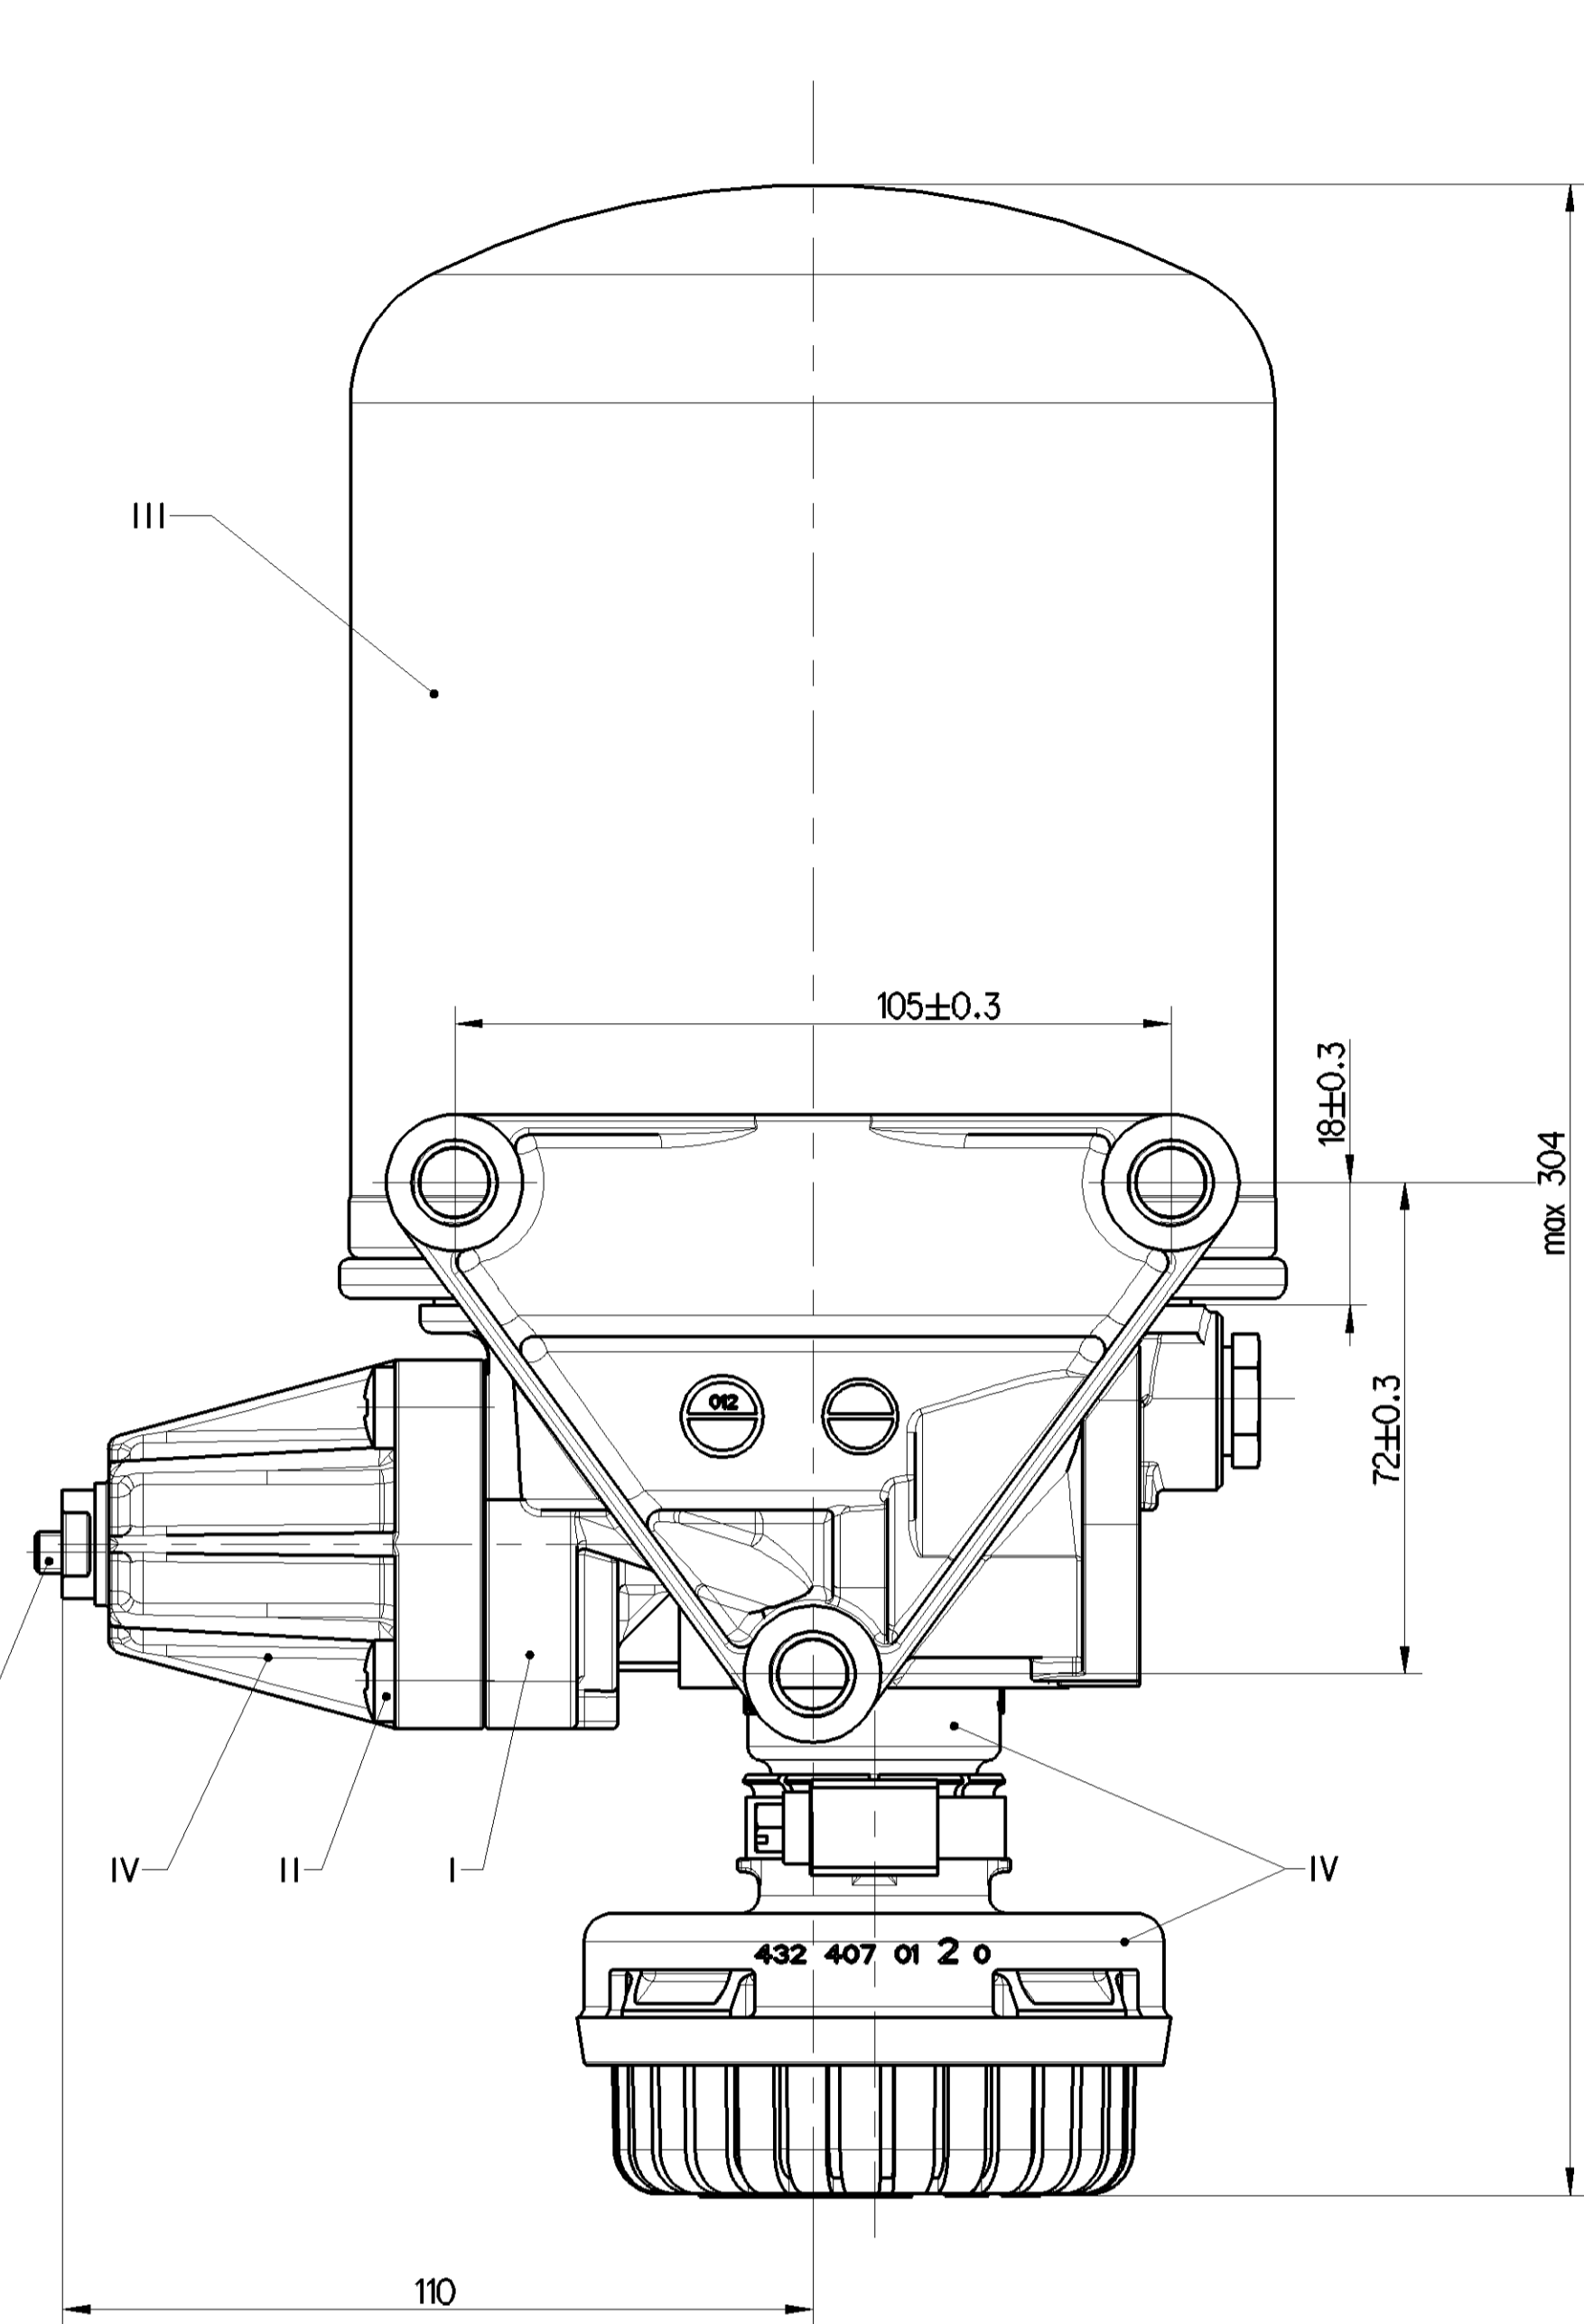

PART CODE	MATERIAL	SURFACE PROTECTION
I	ALUMINIUM ALLOY	CHROMATED
II	STEEL	PASSIVATED
III	STEEL	VARNISH
IV	PLASTIC	NO TREATMENT