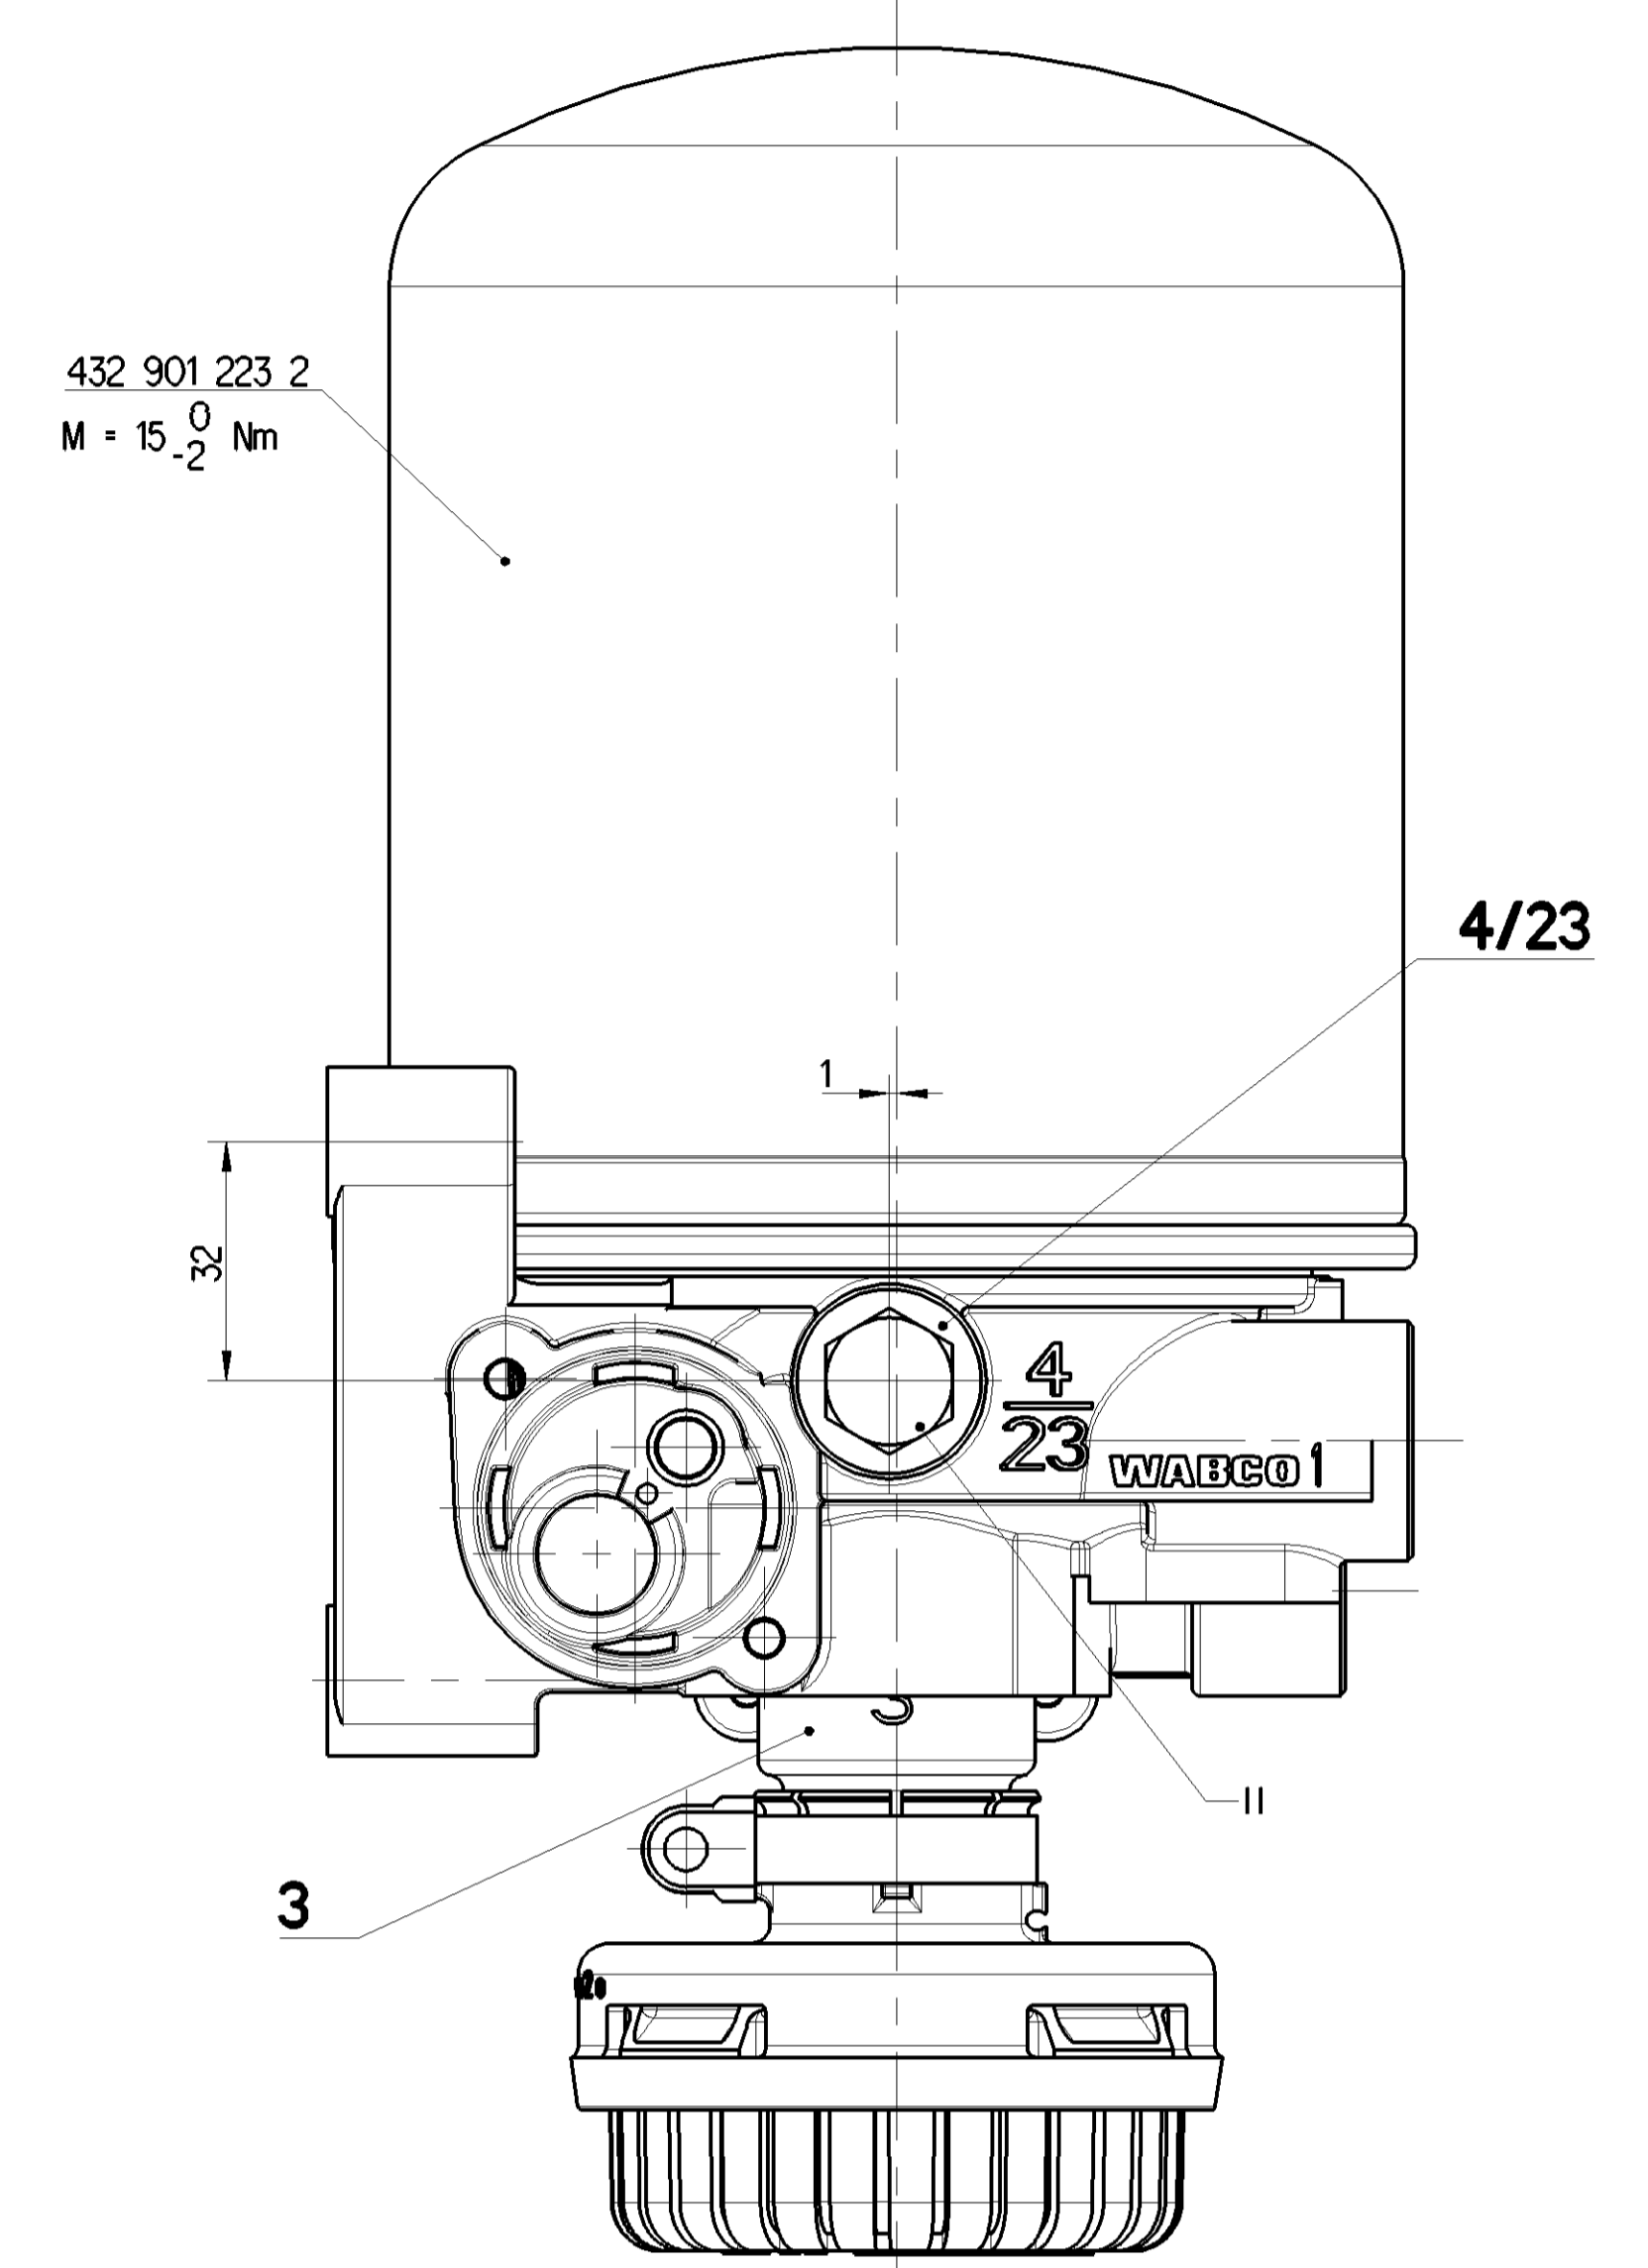

PART CODE	MATERIAL	SURFACE PROTECTION
I	ALUMINIUM ALLOY	CHROMATED
II	STEEL	PASSIVATED
III	STEEL	VARNISH
IV	PLASTIC	NO TREATMENT