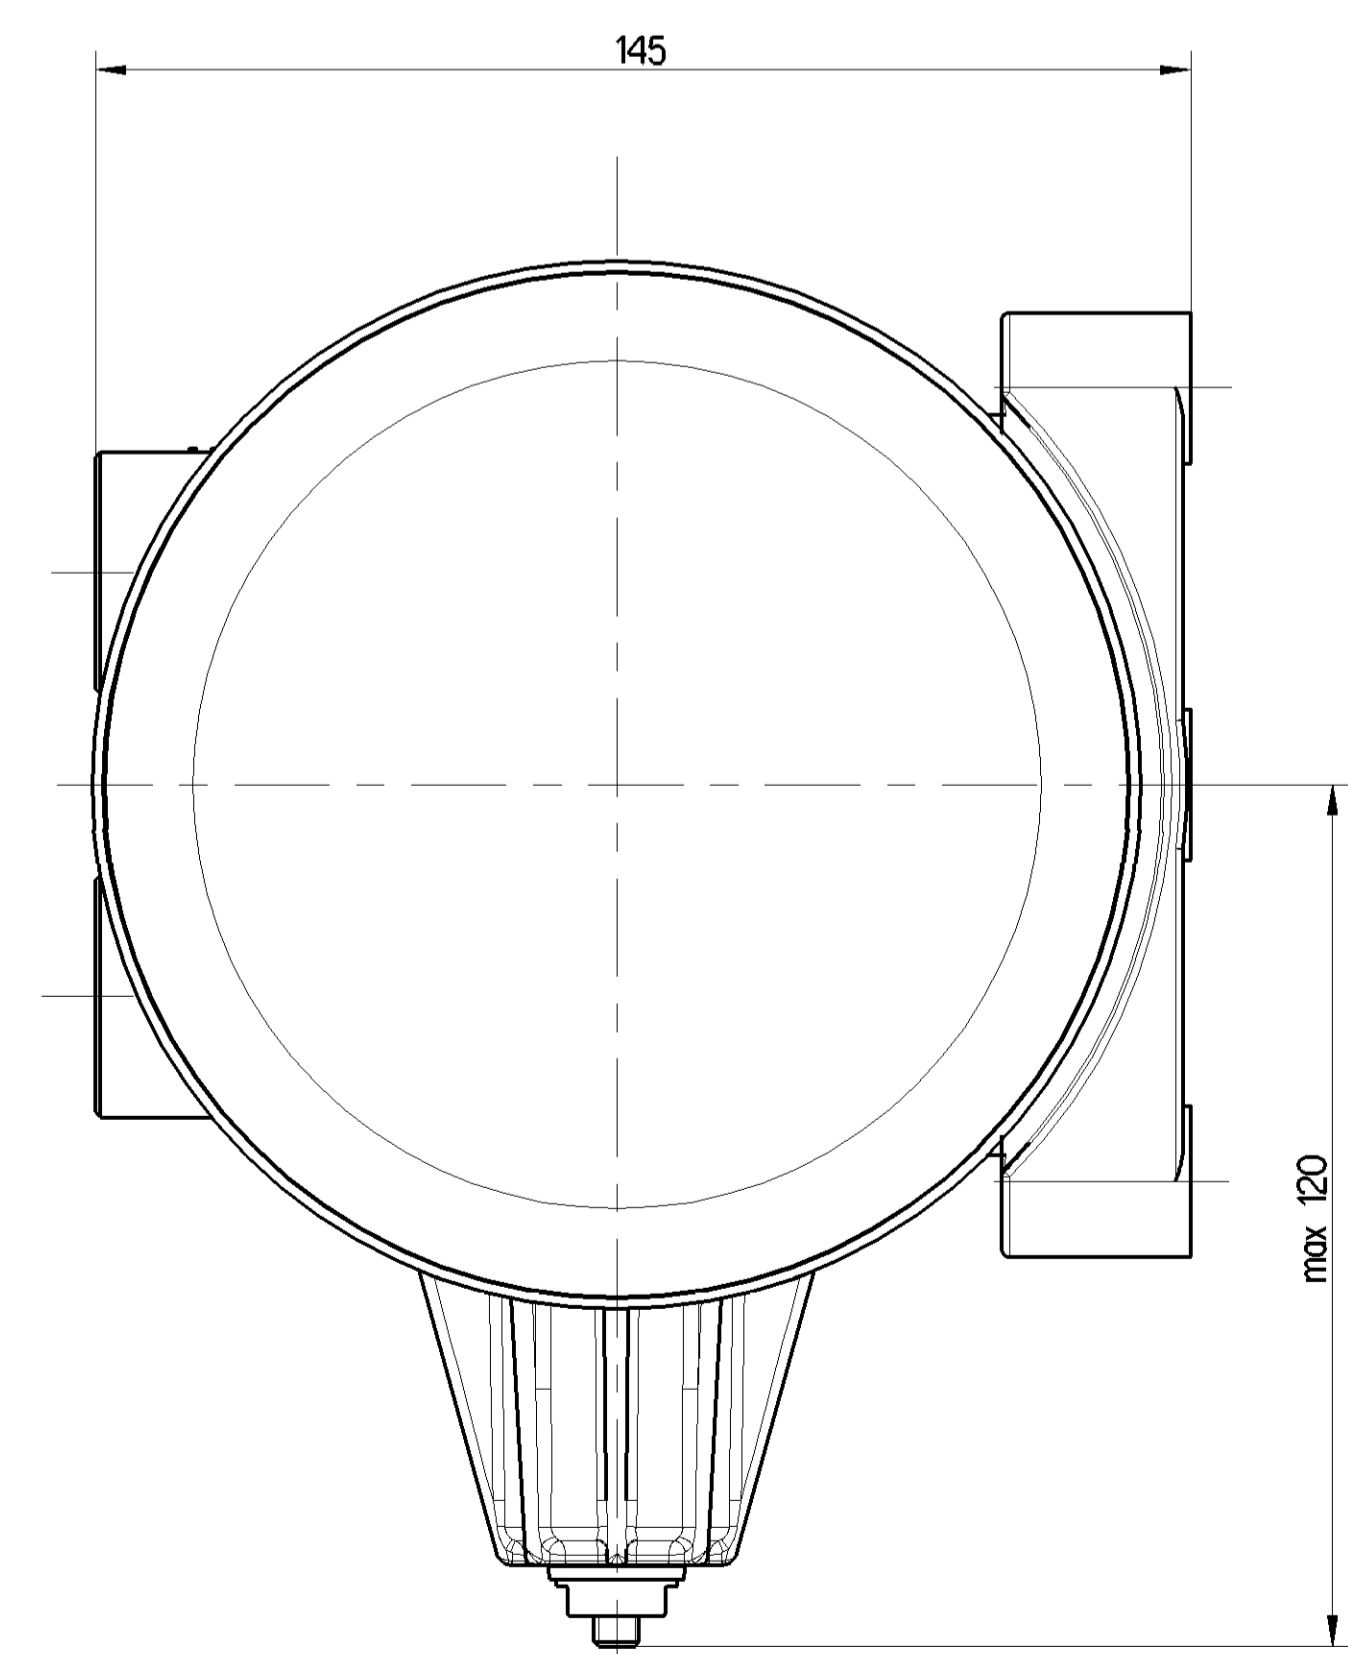

TECHNICAL DATA, TECHNISCHE DATEN, CARACTERISTIQUES TECHNIQUES, CARATTERISTICHE TECNICHE

THERMAL RANGE OF CONTINUOUS APPLICATION: TERMISCHER DAUERANWENDUNGSBEREICH: PLAGE DE TEMPERATURE EN UTILISATION CONTINUE: COMPO DI APPLICAZIONE CONTINUA: RESISTANCE TO HEAT: WAERMEBESTAENDIGKEIT: RESISTANCE A LA CHALEUR: RESISTANZA AL CALORE: MEDIUM: FLUIDE: FLUIDO: WORKING PRESSURE: BETRIEBSDRUCK: PRESSION DE SERVICE: PRESSIONE D' ESERCIZIO: MAX. PERMISSIBLE FREQUENCY: MAX. ZULAESSIGE FREQUENZ: MAX. AMMISSIBILE FREQUENZE: MAX. AMMISSIBILE FREQUENZA: MAX. PERMISSIBLE ACCELERATION: MAX. ZULAESSIGE BESCHLEUNIGUNG: ACCELERATION MAX. AMMISSIBILE: ACCELERAZIONE MAX. AMMESSA: COMBINED UNLOADER: DRUCKREGLER: REGULATEUR DE PRESSION: GRUPPO DI REGOLAZIONE: CUT OUT PRESSURE: ABSCHALTDRUCK: PRESSION D'OUVERTURE: PRESSIONE D' APERTURA: OPERATING RANGE: SCHALTSPANNE: PLAGE DE REGULATION: GAMMA DI REGOLAZIONE: DYNAMIC PRESSURE OF SAFETY VALVE: STAUDRUCK DES SICHERHEITSVENTILES: PRESSION DYNAMIQUE DU SOUPAPE DE SECURITE: PRESSIONE DINAMICA DELLA VALVOLA DI SICUREZZA:	-40°C... +65°C +80°C MAX COMPRESSED AIR DRUCKLUFT AIR COMPRIE ARIA COMPRESSA Pe MAX=13 bar 50 Hz ±10g 8.2±0.2 bar 0.6 ⁰/₄ bar 10 ⁰/₅ bar (BY $\dot{V}_n=100dm^3/min.$)