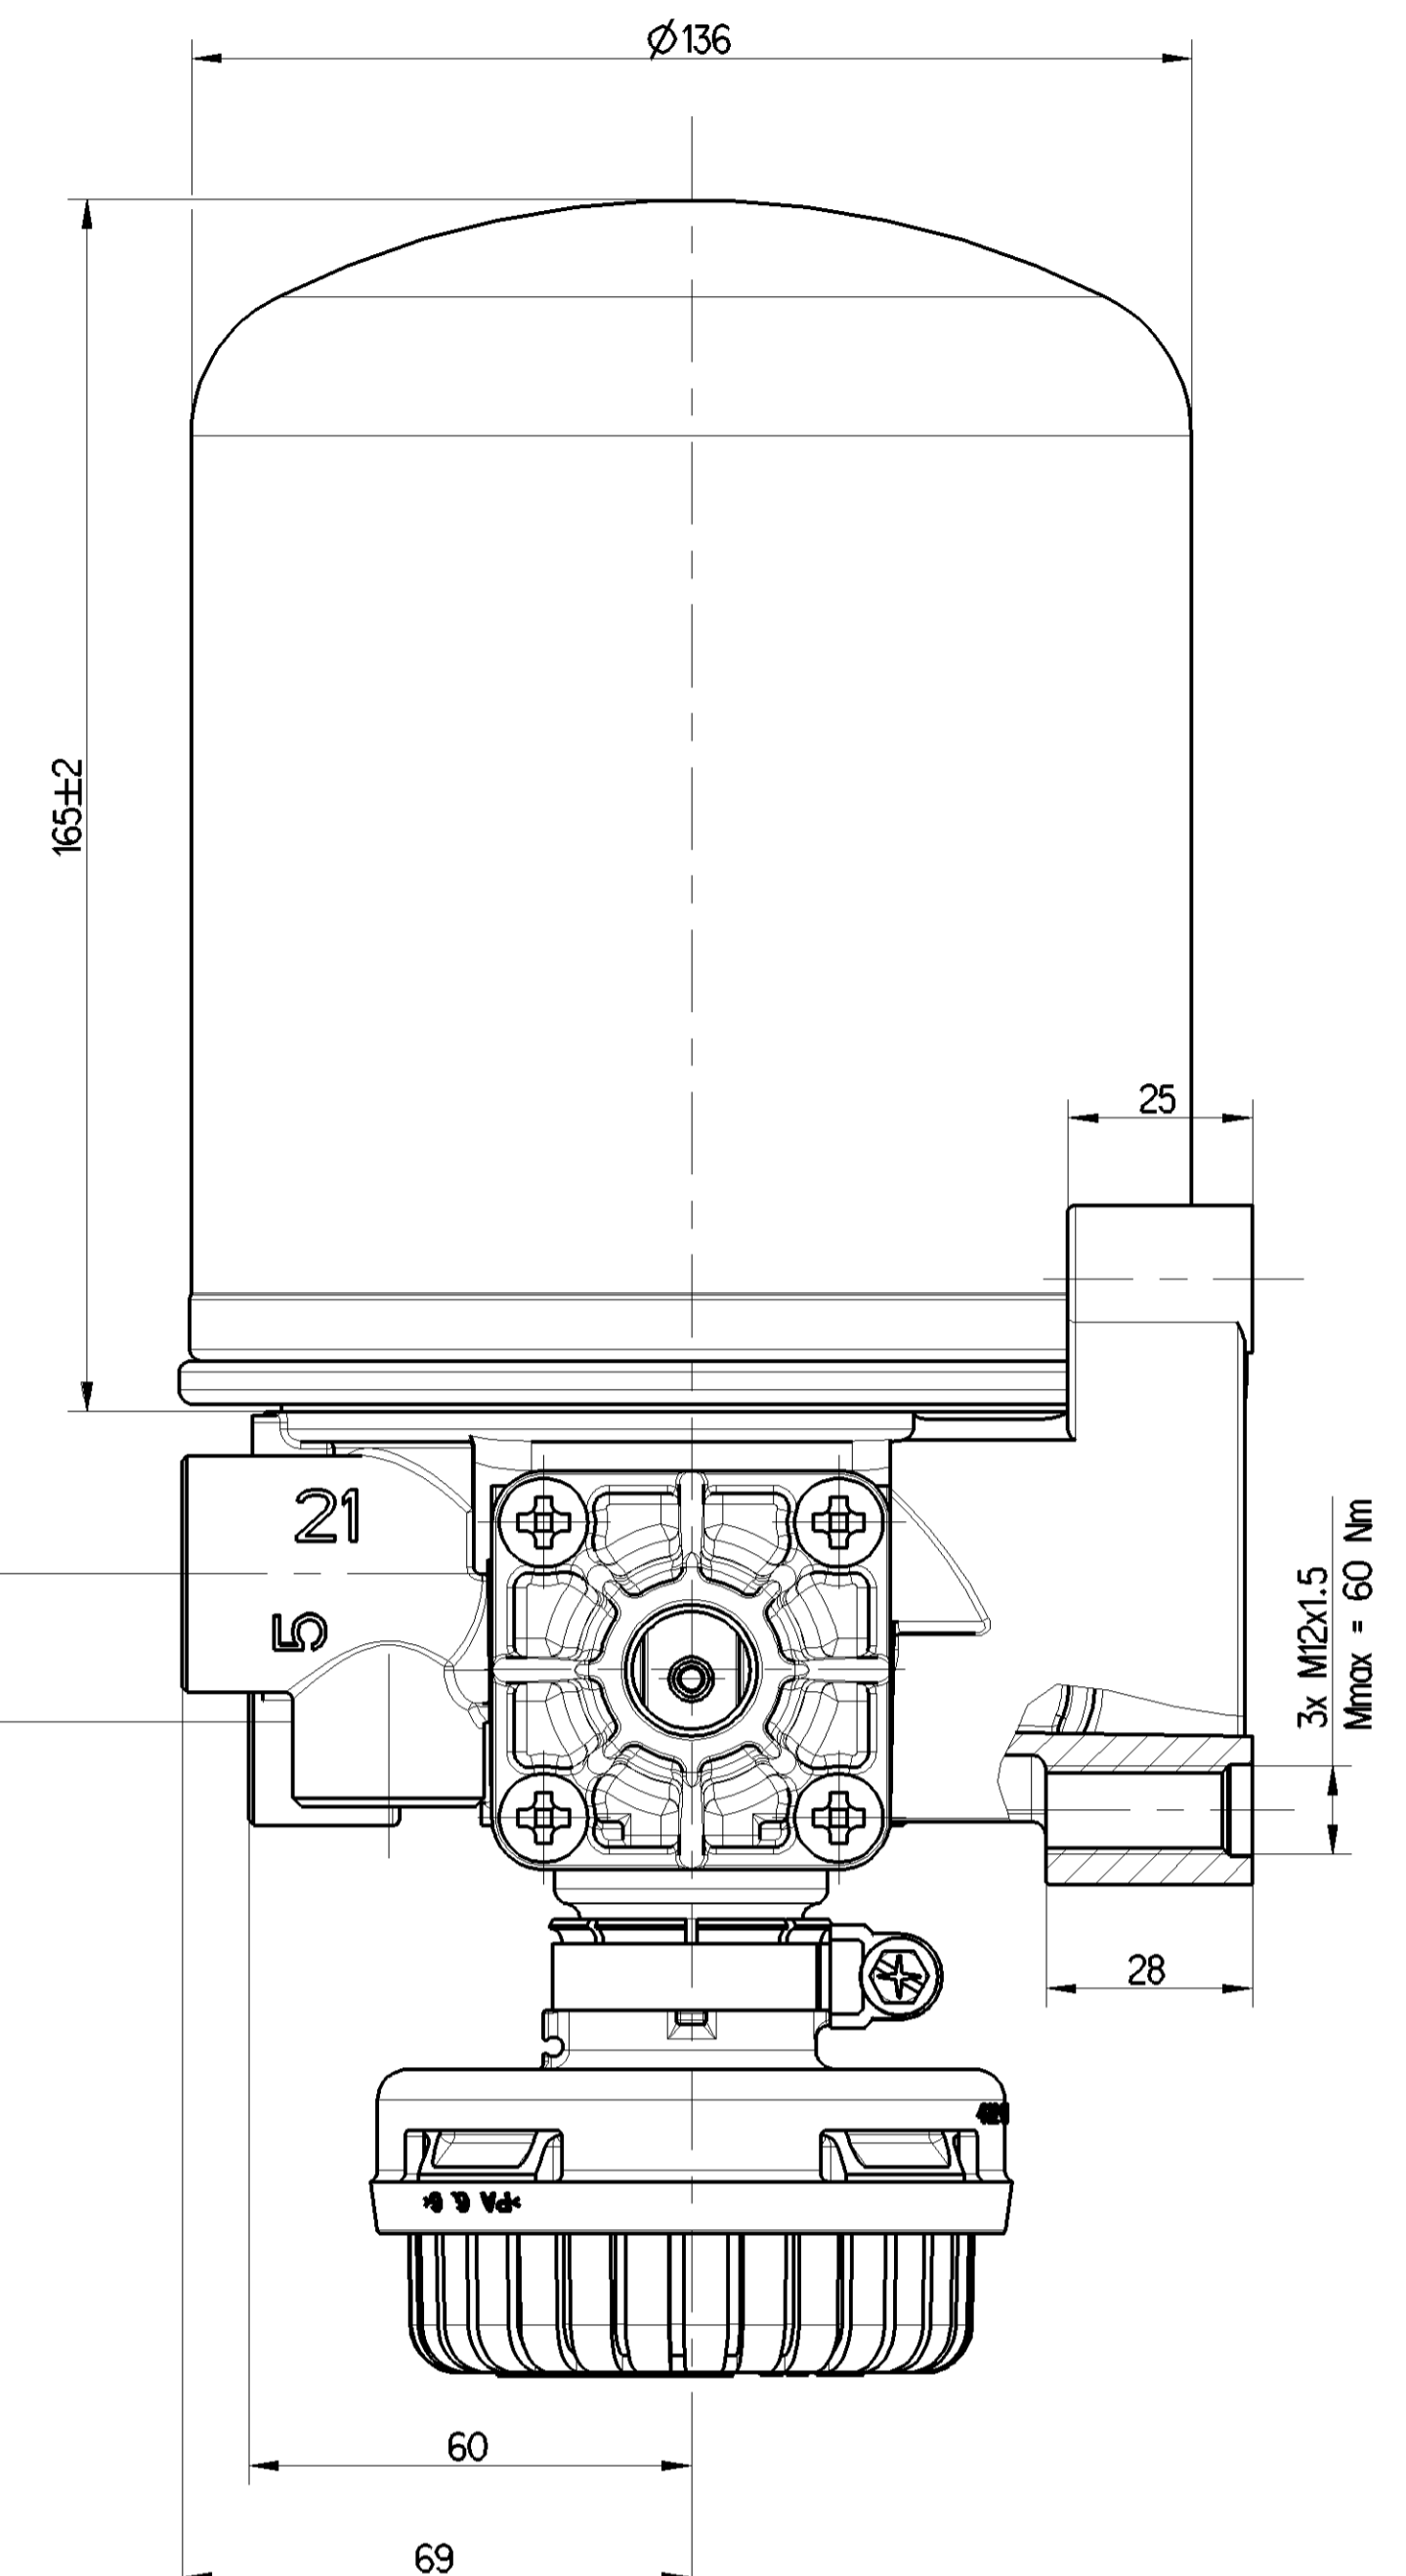

PART CODE	MATERIAL	SURFACE PROTECTION
I	ALUMINIUM ALLOY	CHROMATED
II	STEEL	PASSIVATED
III	STEEL	VARNISH
IV	PLASTIC	NO TREATMENT