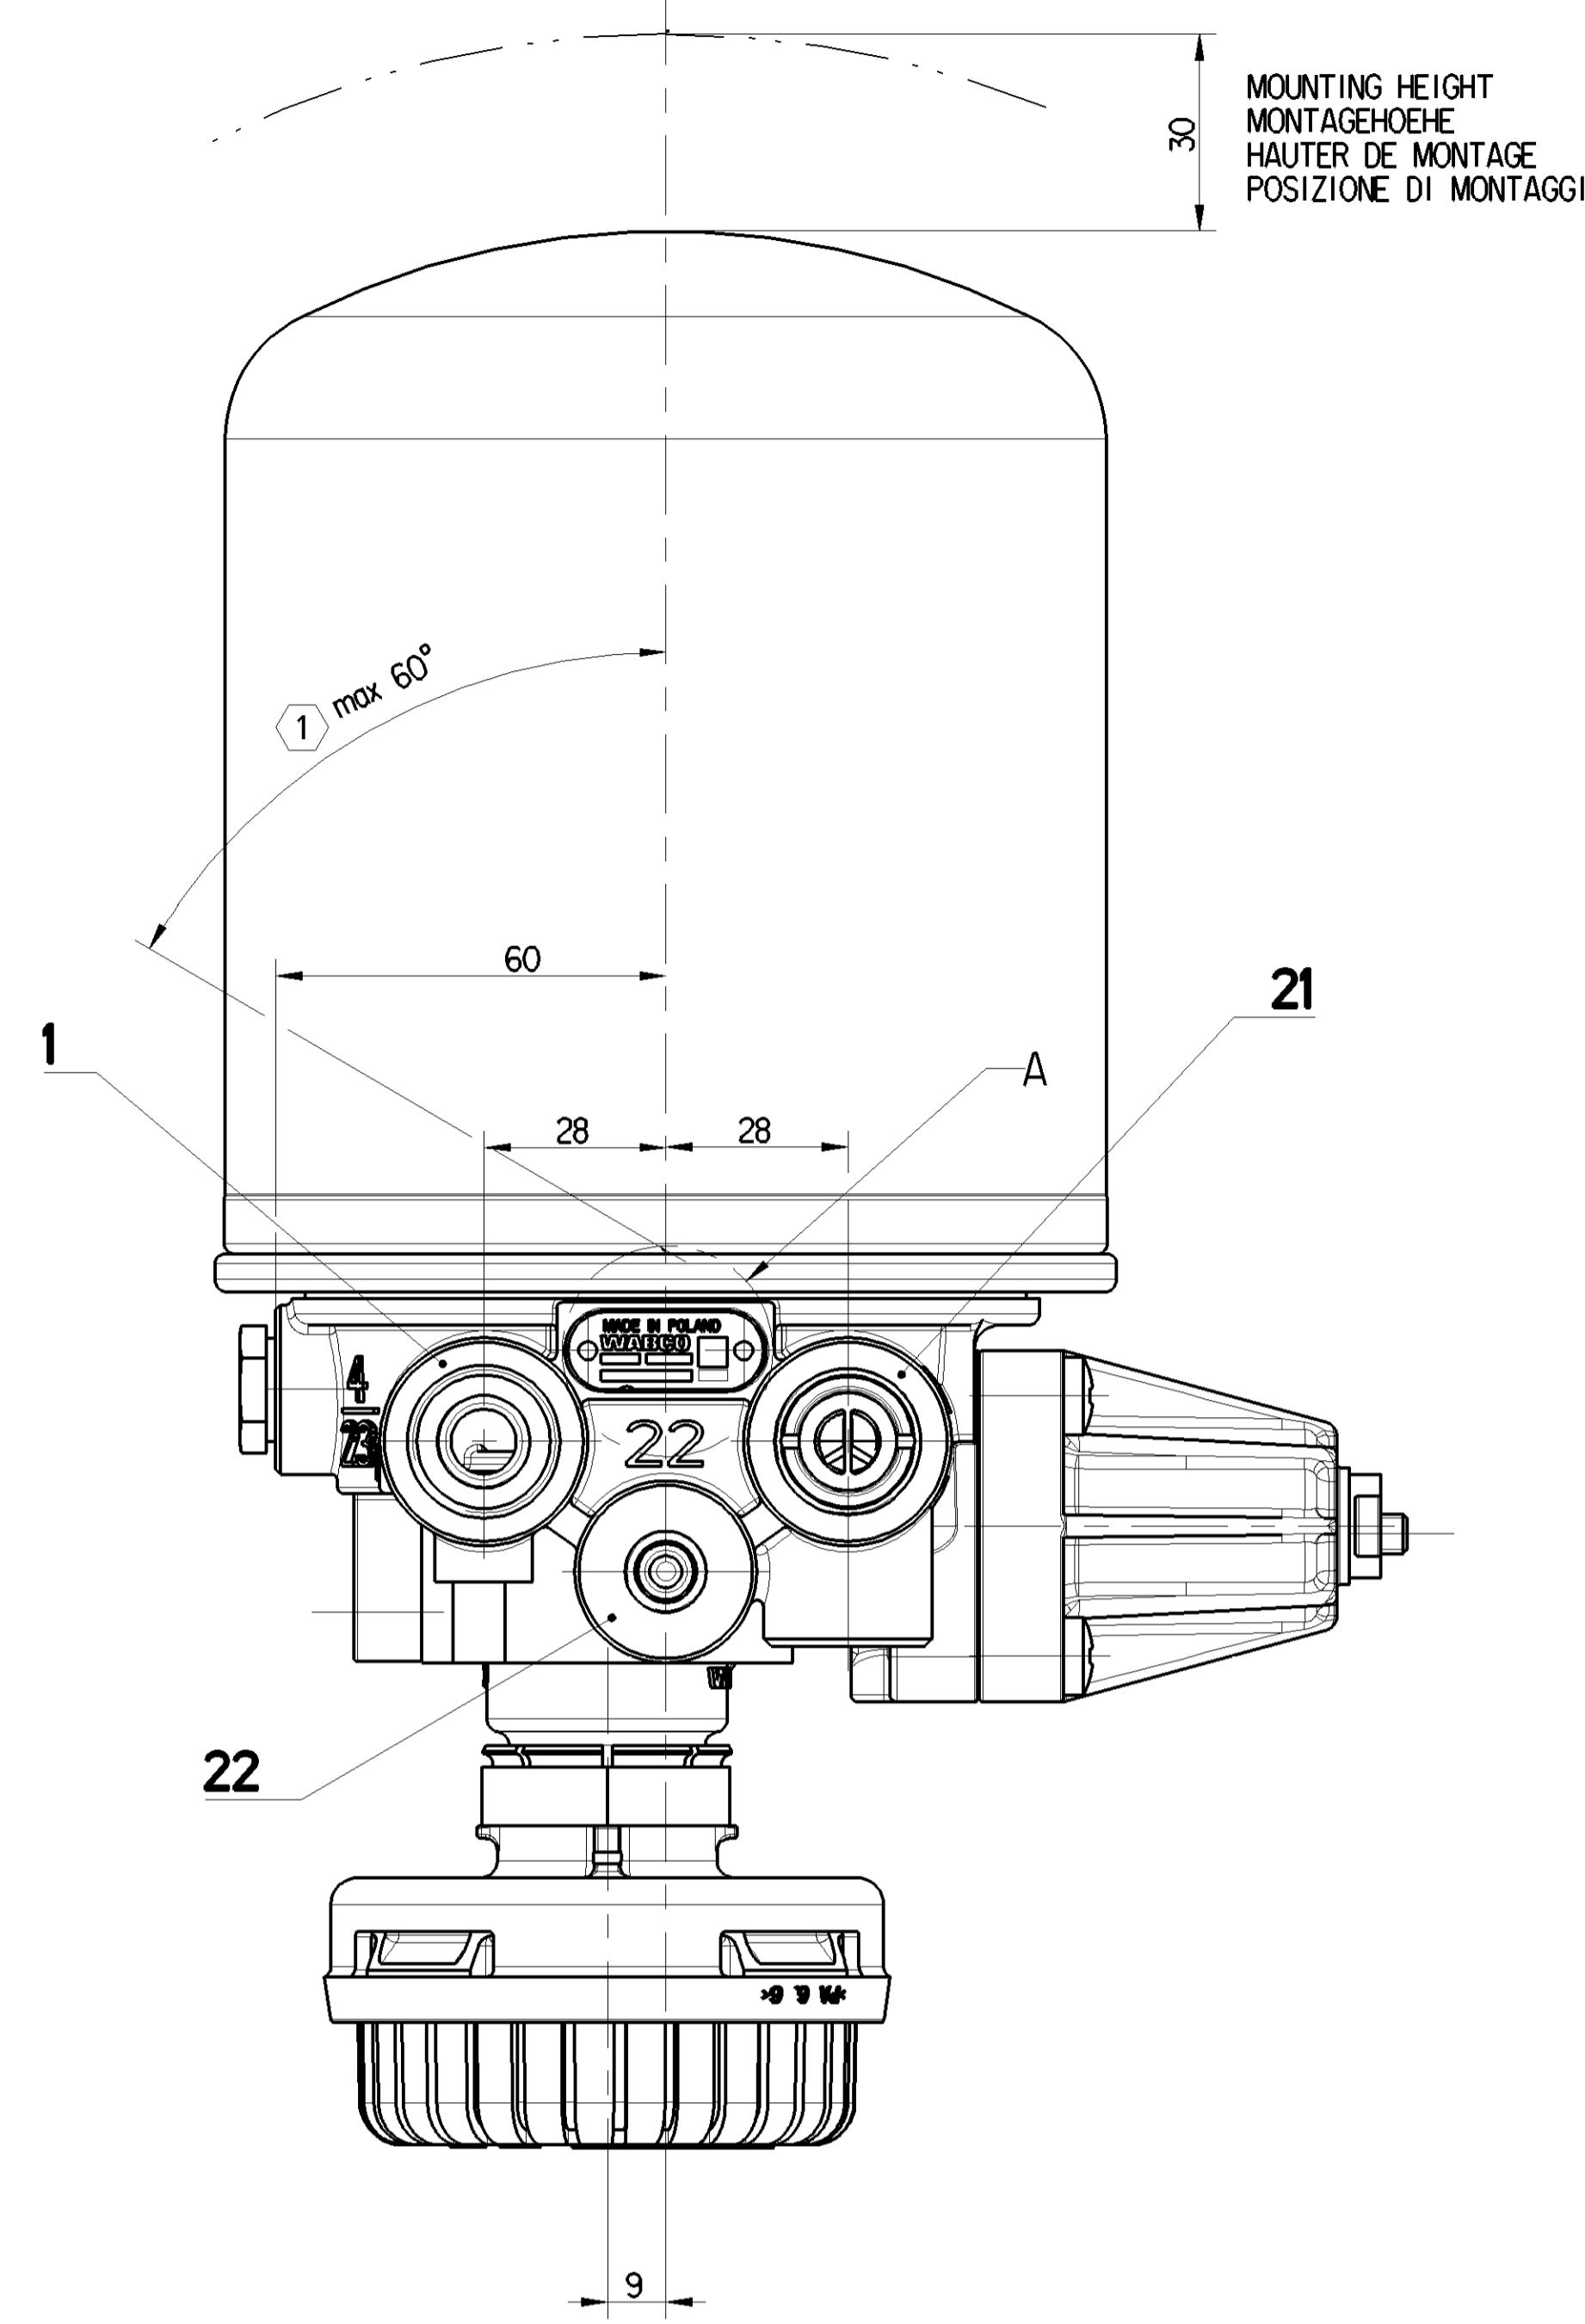

PART CODE	MATERIAL	SURFACE PROTECTION
I	ALUMINIUM ALLOY	CHROMATED
II	STEEL	PASSIVATED
III	STEEL	VARNISH
IV	PLASTIC	NO TREATMENT