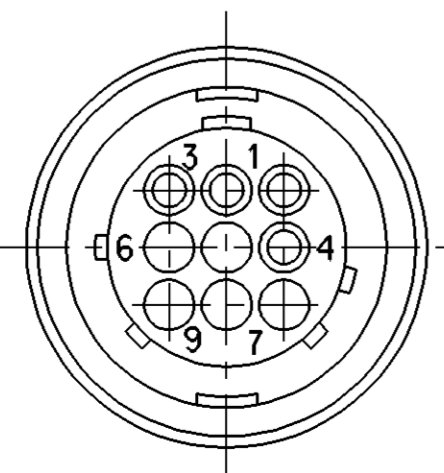

GROUND COLOR: RED
 GRUNDFARBE: ROT
 COULEUR DE FOND: ROUGE
 COLORE DI FONDO: ROSSO

STAMP: WHITE
 AUFDRUCK: WEISS
 MARQUAGE: BLANC
 STAMPIGLIATURA: BIANCO

SURFACE GRAINED ACCORDING TO:
 OBERFLAECHE GENARBT GEMAESS: JED-533-035 (VDI 3400 REF. 24) *
 SURFACE GRAINEE SELON: JED-533-038 (VDI 3400 REF. 33) **
 SUPERFICIE GRANITA SECONDO:

VOLTAGE:
 SPANNUNG: 24V ± 25% DC
 VOLTAGE:
 VOLTAGGIO:

THERMAL RANGE OF APPLICATION:
 THERMISCHER ANWENDUNGSBEREICH: -40°C...+70°C
 PLAGE DE TEMPERATURE EN UTILISATION:
 CAMPO TERMICO DI APPLICAZIONE:

TYPE OF PROTECTION:
 SCHUTZART: IP 64
 MODE DE PROTECTION:
 TIPO DI PROTEZIONE:

X
 2:1

- 1 +UB KL.15
- 2 GROUND MASSE KL.31
- 3 CLOCK TAKT
- 4 DATA DATEN

General Specification: JED-334-1 - Size ISO 14405 LP		Copyright WABCO®	
Further Technical Data:		Date:	Signature:
Doc. Code:	Sheet: To	2021-03-19	Oliveiro
General Tolerances JED-261		Checked:	Schwarzer
Range of Nominal Dimensions (± mm)		Expert:	
Class	1) ≤ 50 > 50 > 180 > 400	Schwarzer	
Fine	0.5 1.0 1.5 2.0	Mass:	Scale:
Medium	X 1.0 2.0 3.0 4.0	0.25 B	1:1
Coarse	2.0 3.5 5.0 6.5	Size:	CAD System:
Tapped Holes acc. -		A 1	CREO
1) Tolerance Class Applied Crossmarked		Material No.:	
		446 056 136 0	
		Date of first issue:	1997-07-21
		Doc. Code:	Language:
		005	ML
		Revision:	Techn. Resp.:
		503918	6530_E
		Replacement for:	