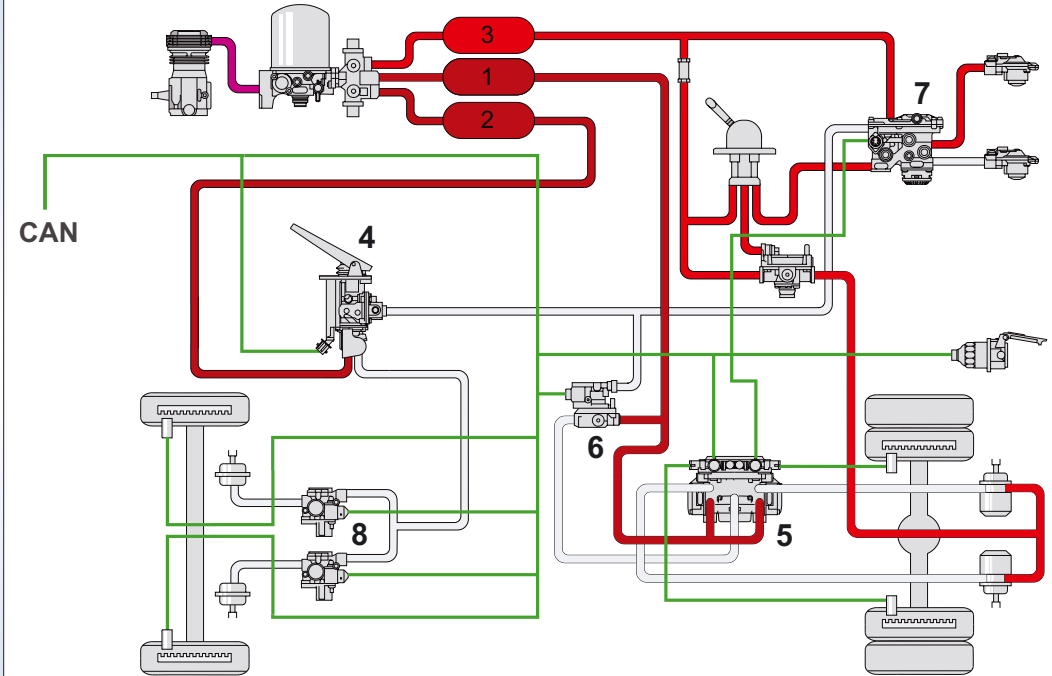

EBS Compact

EBS Truck - 2. Generation