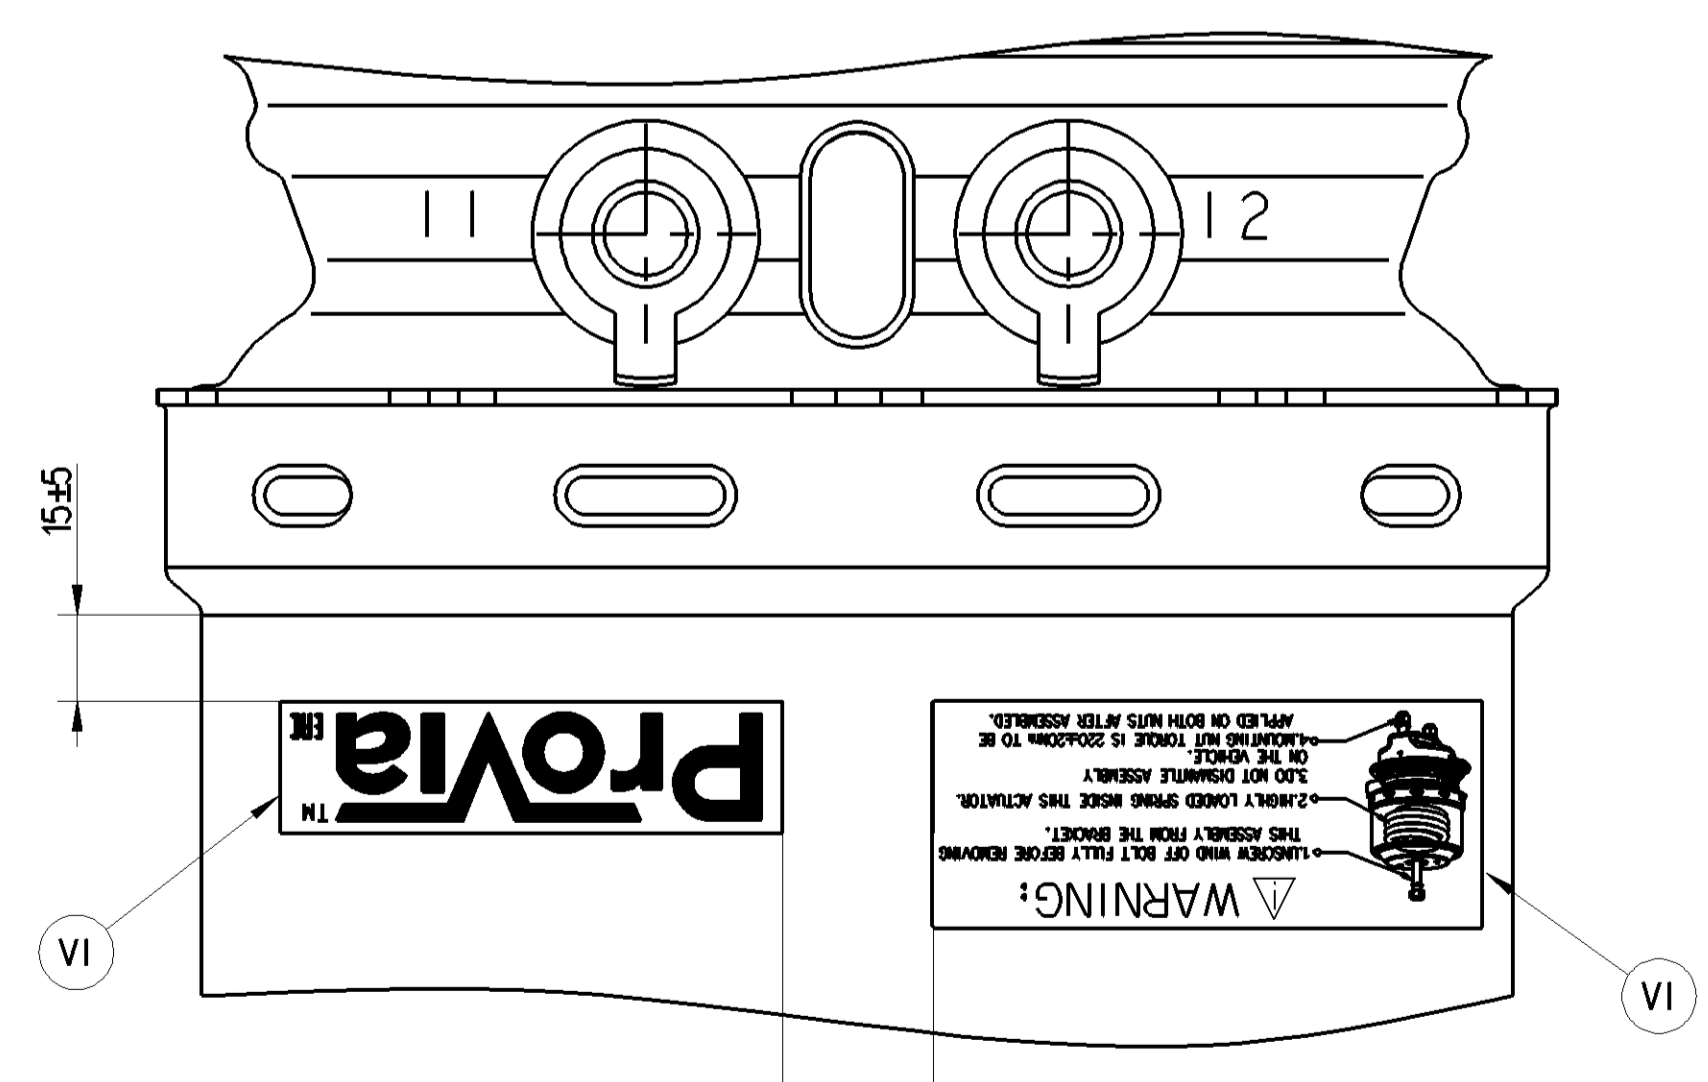

SAFETY CHARACTERISTICS	0
SIGNIFICANT CHARACTERISTICS	0
CUSTOMER INTERFACE	6

S.NO	SURFACE PROTECTION
I	ZINC PLATED WITH CR6+ FREE
II	ELECTRO-PAINTING
III	DACROMET
IV	SURFACE OXIDIZATION
V	RUBBER
VI	STICKERS
VII	BLACKENING

VIEW Q

NOMINAL VALUES GIVEN FOR SERVICE SIDE. TOLERANCE BAND AS PER DIN 74060-3
NOMINAL VALUES GIVEN FOR SPRING SIDE. TOLERANCE BAND ± 5%

- 1 TORQUE: ≥35Nm
- 2 RELEASE POSITION, RELEASING WITH: 80Nm MAX.
- 3 DRIVING POSITION, TIGHTENING WITH: 25^{+0.30} Nm
- 4 TORQUE: MAX.34Nm
- 5 ADMISSIBLE INSTALLATION POSITION
- 6 TORQUE: 210⁰/₃₀ Nm
- 7 DEFLECTION: 8°MAX AT STROKE:0 mm
- 8 TO BE INSTALLED WITH LOWER BREATHER HOLE OPEN

TECHNICAL REQUIREMENT:

1. STROKE:
  SERVICE BRAKE: ≥65mm
  SPRING BRAKE: ≥65mm;
2. WORKING PRESSURE:
  SERVICE CHAMBER: Pmax 10.2 bar, TEMPORARILY 13 bar;
  PARKING CHAMBER: Pmax 8.5 bar, TEMPORARILY 11 bar;
3. WORKING TEMPERATURE: -40°C...+80°C;
4. THE DRAWING IS AT CAGED CONDITION, THE PARKING CHAMBER WILL BE AT UNCAGED CONDITION DURING SHIPMENT.
5. WORKING MEDIUM: AIR.