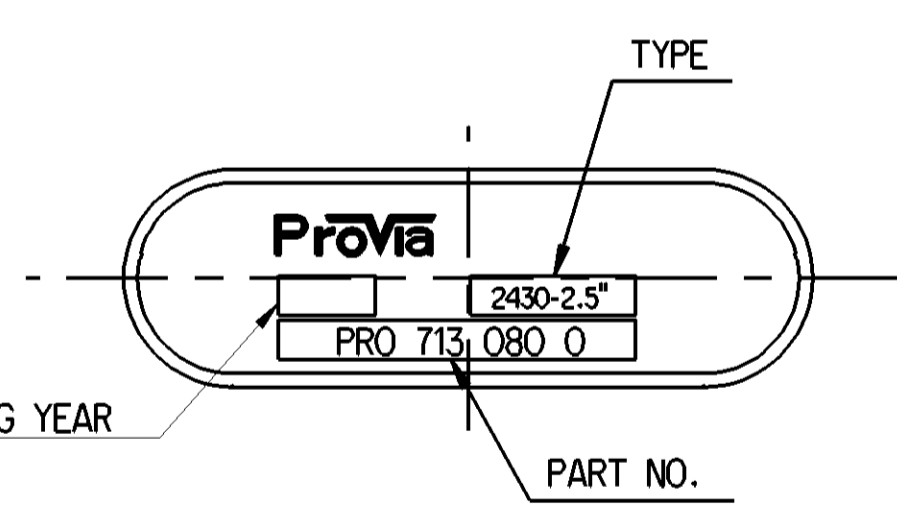

NAME PLATE

VIEW P

- 1 TORQUE: ≥35Nm
- 2 RELEASE POSITION, RELEASING WITH: 80Nm MAX.
- 3 DRIVING POSITION, TIGHTENING WITH: 25^{+0.30} Nm
- 4 TORQUE: MAX.34Nm
- 5 ADMISSIBLE INSTALLATION POSITION
- 6 TORQUE: 210⁰/₃₀ Nm
- 7 DEFLECTION: 8°MAX AT STROKE:0 mm
- 8 TO BE INSTALLED WITH LOWER BREATHER HOLE OPEN

TECHNICAL REQUIREMENT:

1. STROKE:
  SERVICE BRAKE: ≥65mm
  SPRING BRAKE: ≥65mm;
2. WORKING PRESSURE:
  SERVICE CHAMBER: Pmax 10.2 bar, TEMPORARILY 13 bar;
  PARKING CHAMBER: Pmax 8.5 bar, TEMPORARILY 11 bar;
3. WORKING TEMPERATURE: -40°C...+80°C;
4. THE DRAWING IS AT CAGED CONDITION, THE PARKING CHAMBER WILL BE AT UNCAGED CONDITION DURING SHIPMENT.
5. WORKING MEDIUM: AIR.