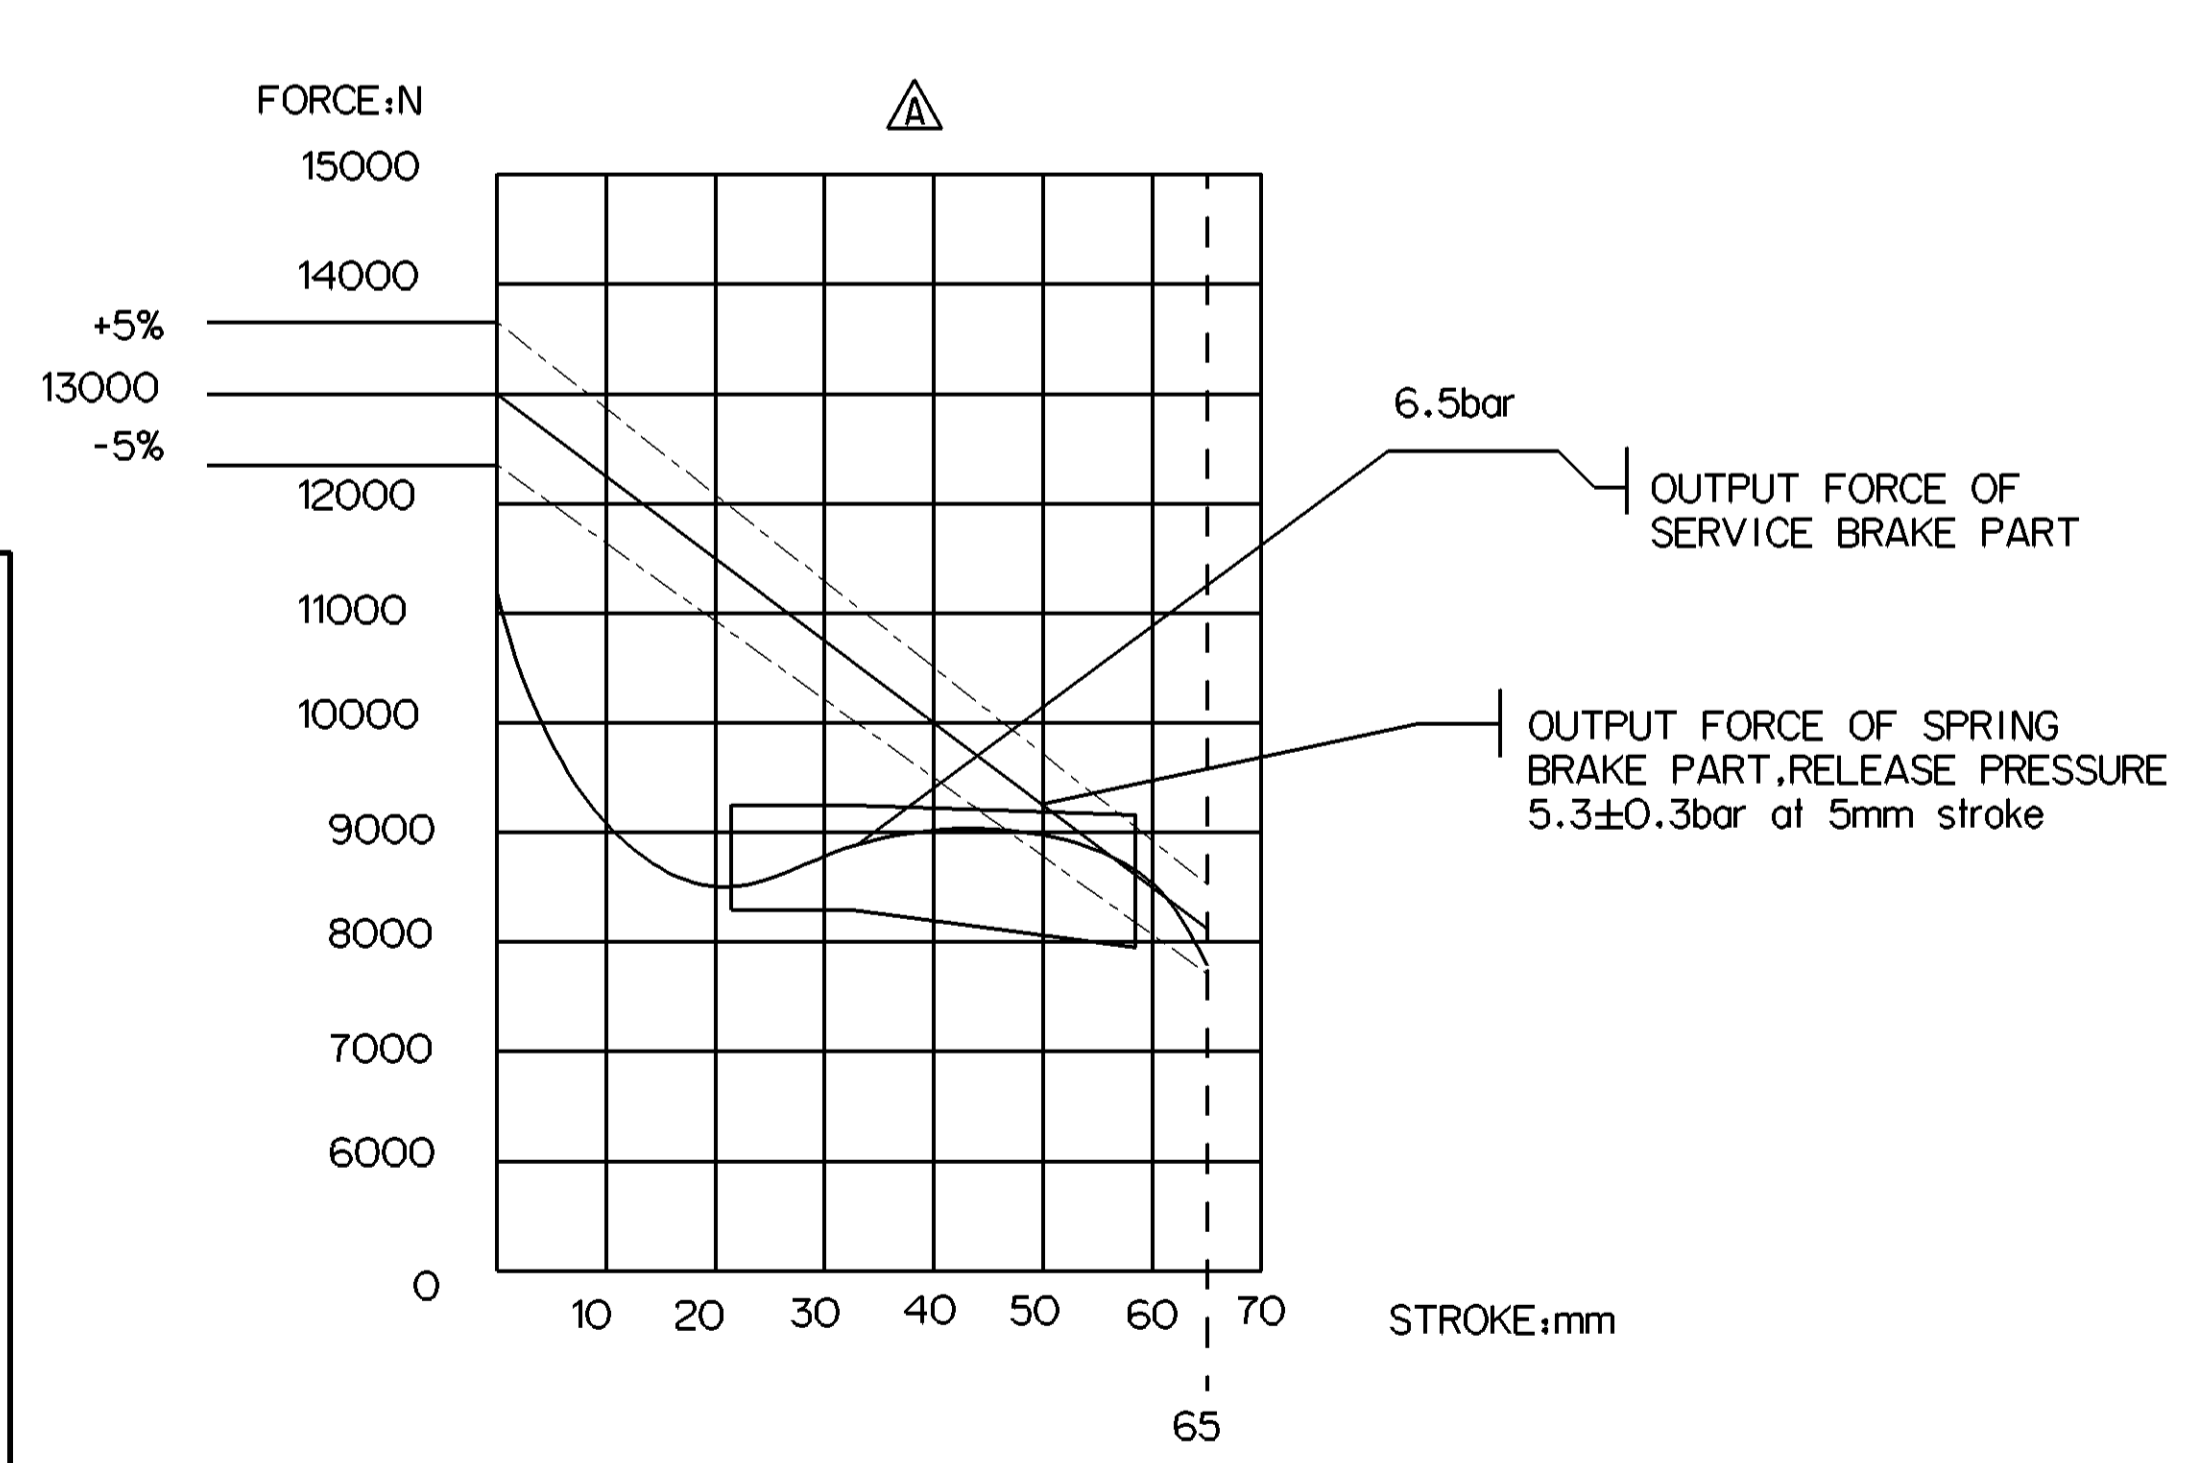

NOMINAL VALUES GIVEN FOR SERVICE SIDE. TOLERANCE BAND AS PER DIN 74060-3
NOMINAL VALUES GIVEN FOR SPRING SIDE. TOLERANCE BAND ± 5%