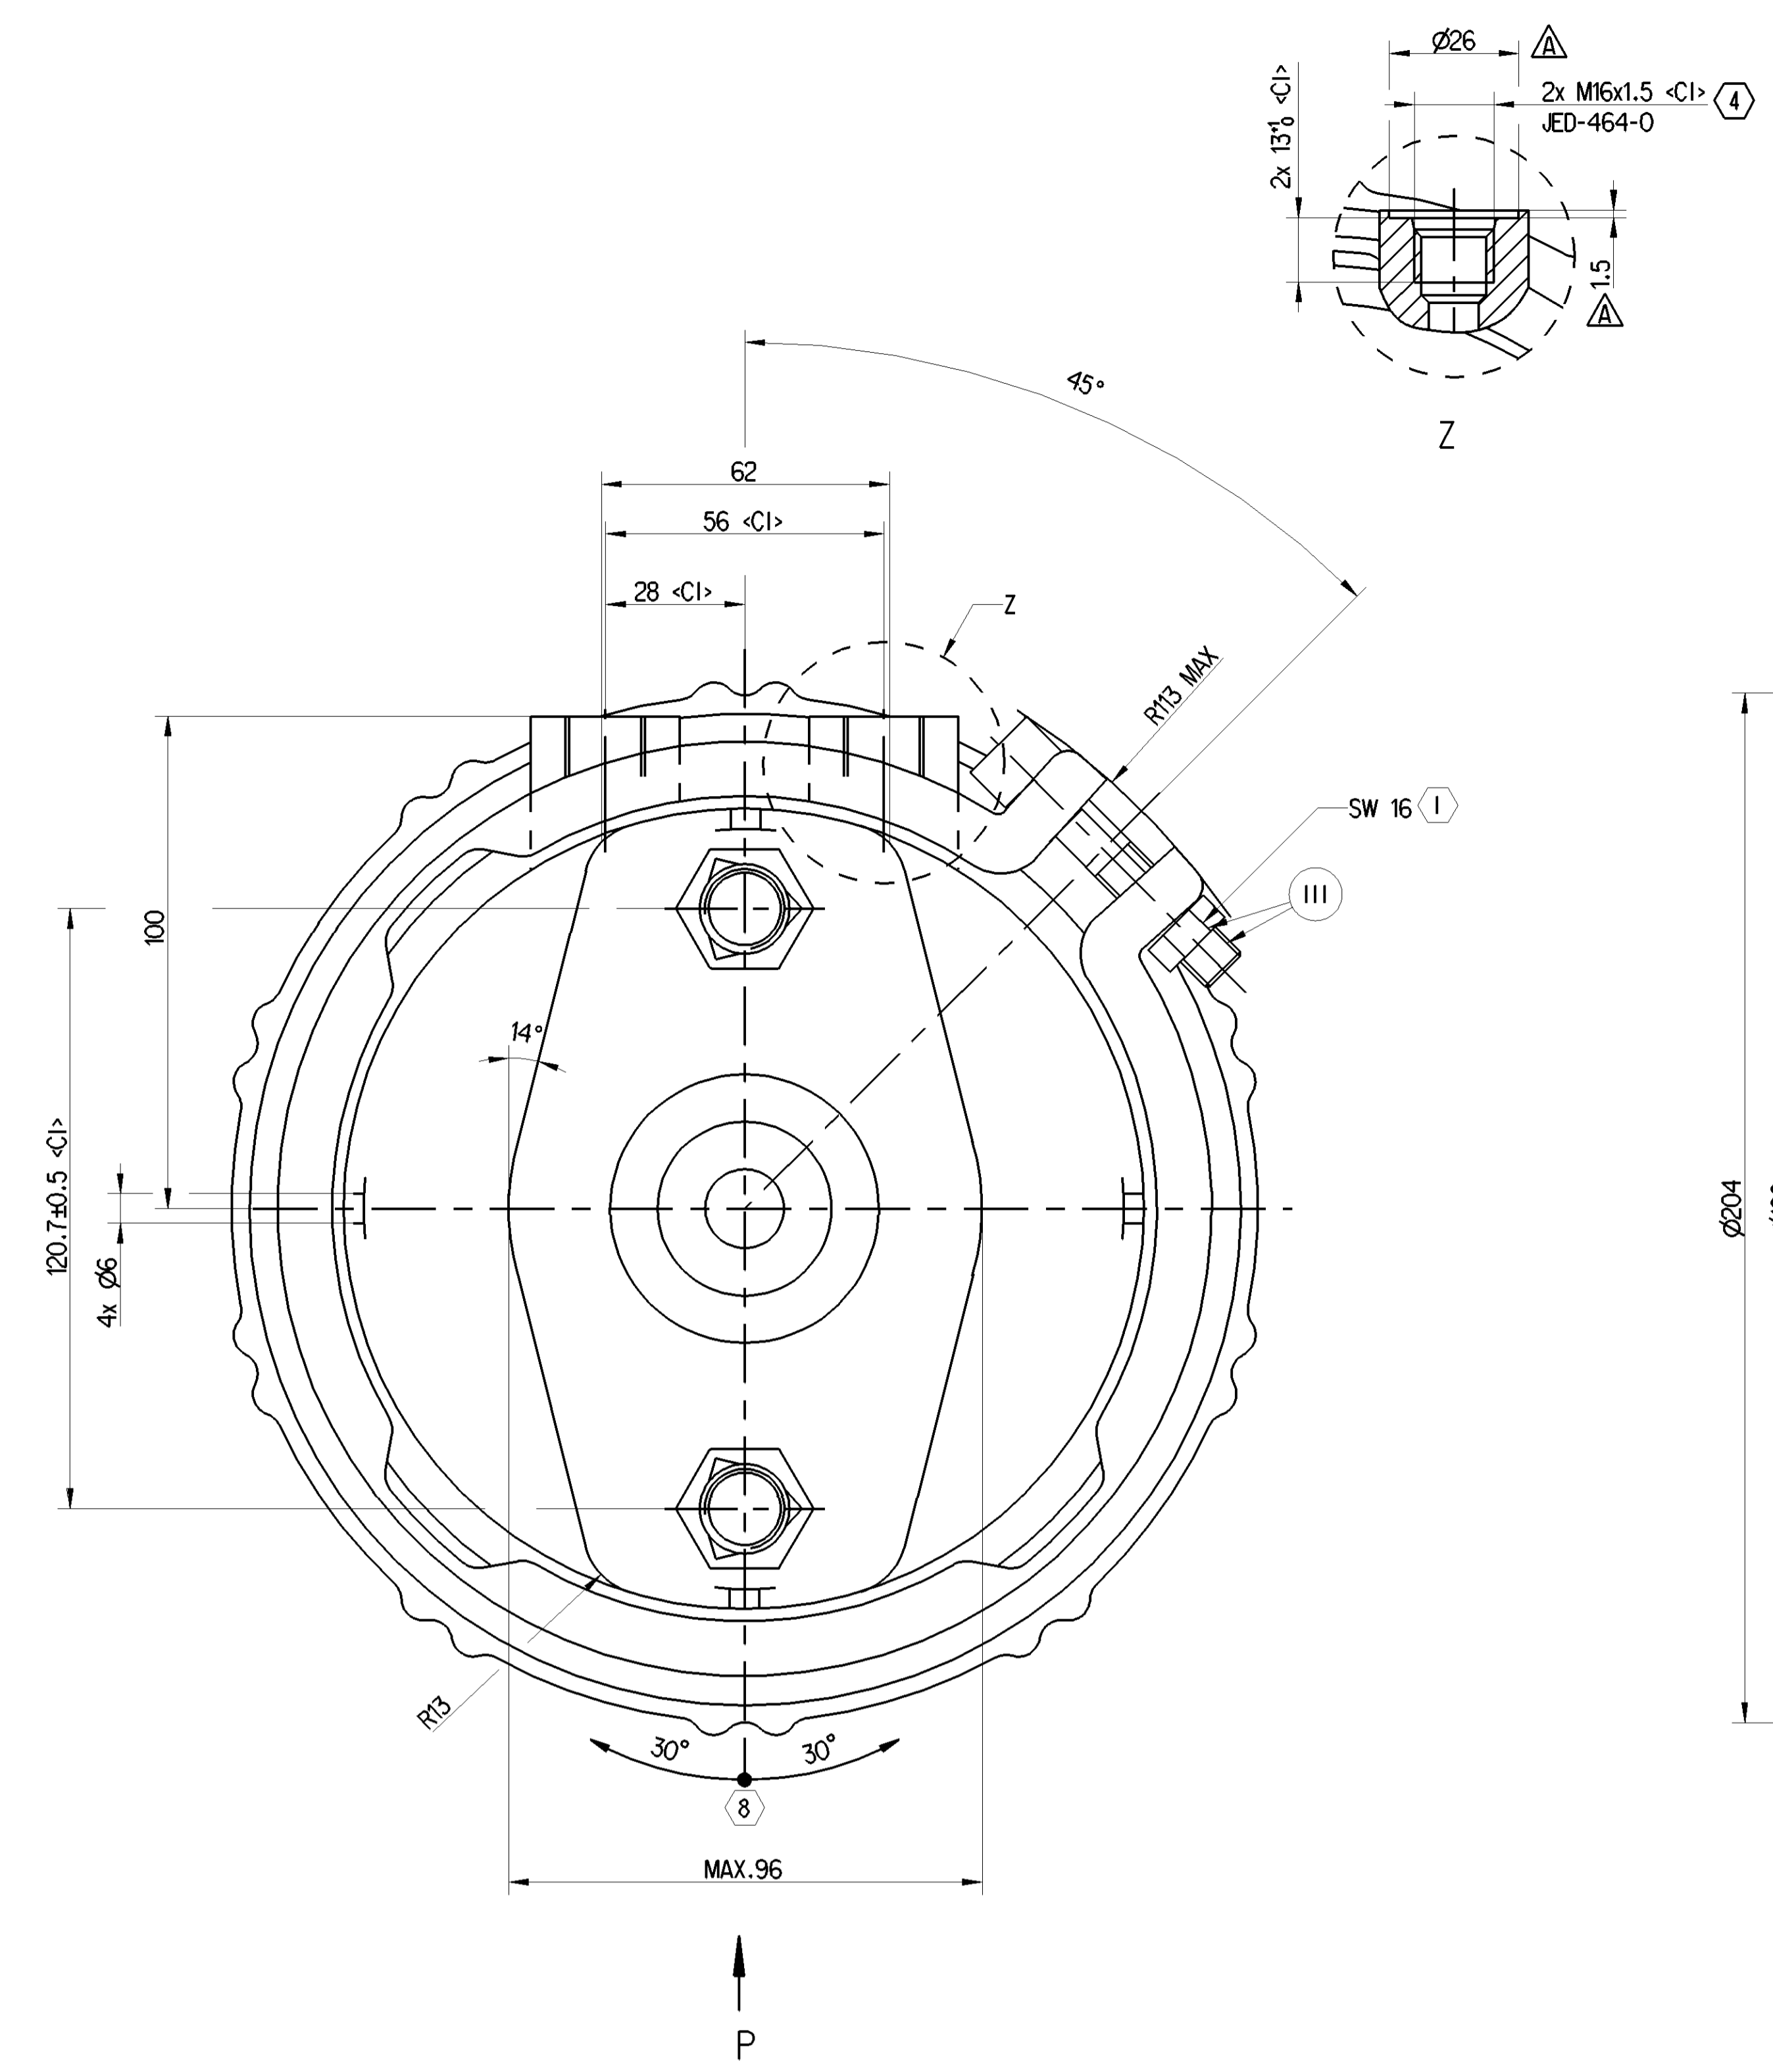

SAFETY CHARACTERISTICS	0
SIGNIFICANT CHARACTERISTICS	0
CUSTOMER INTERFACE	6

S.NO	SURFACE PROTECTION
I	ZINC PLATED WITH CR6+ FREE
II	ELECTRO-PAINTING
III	DACROMET
IV	SURFACE OXIDIZATION
V	RUBBER
VI	STICKERS
VII	BLACKENING