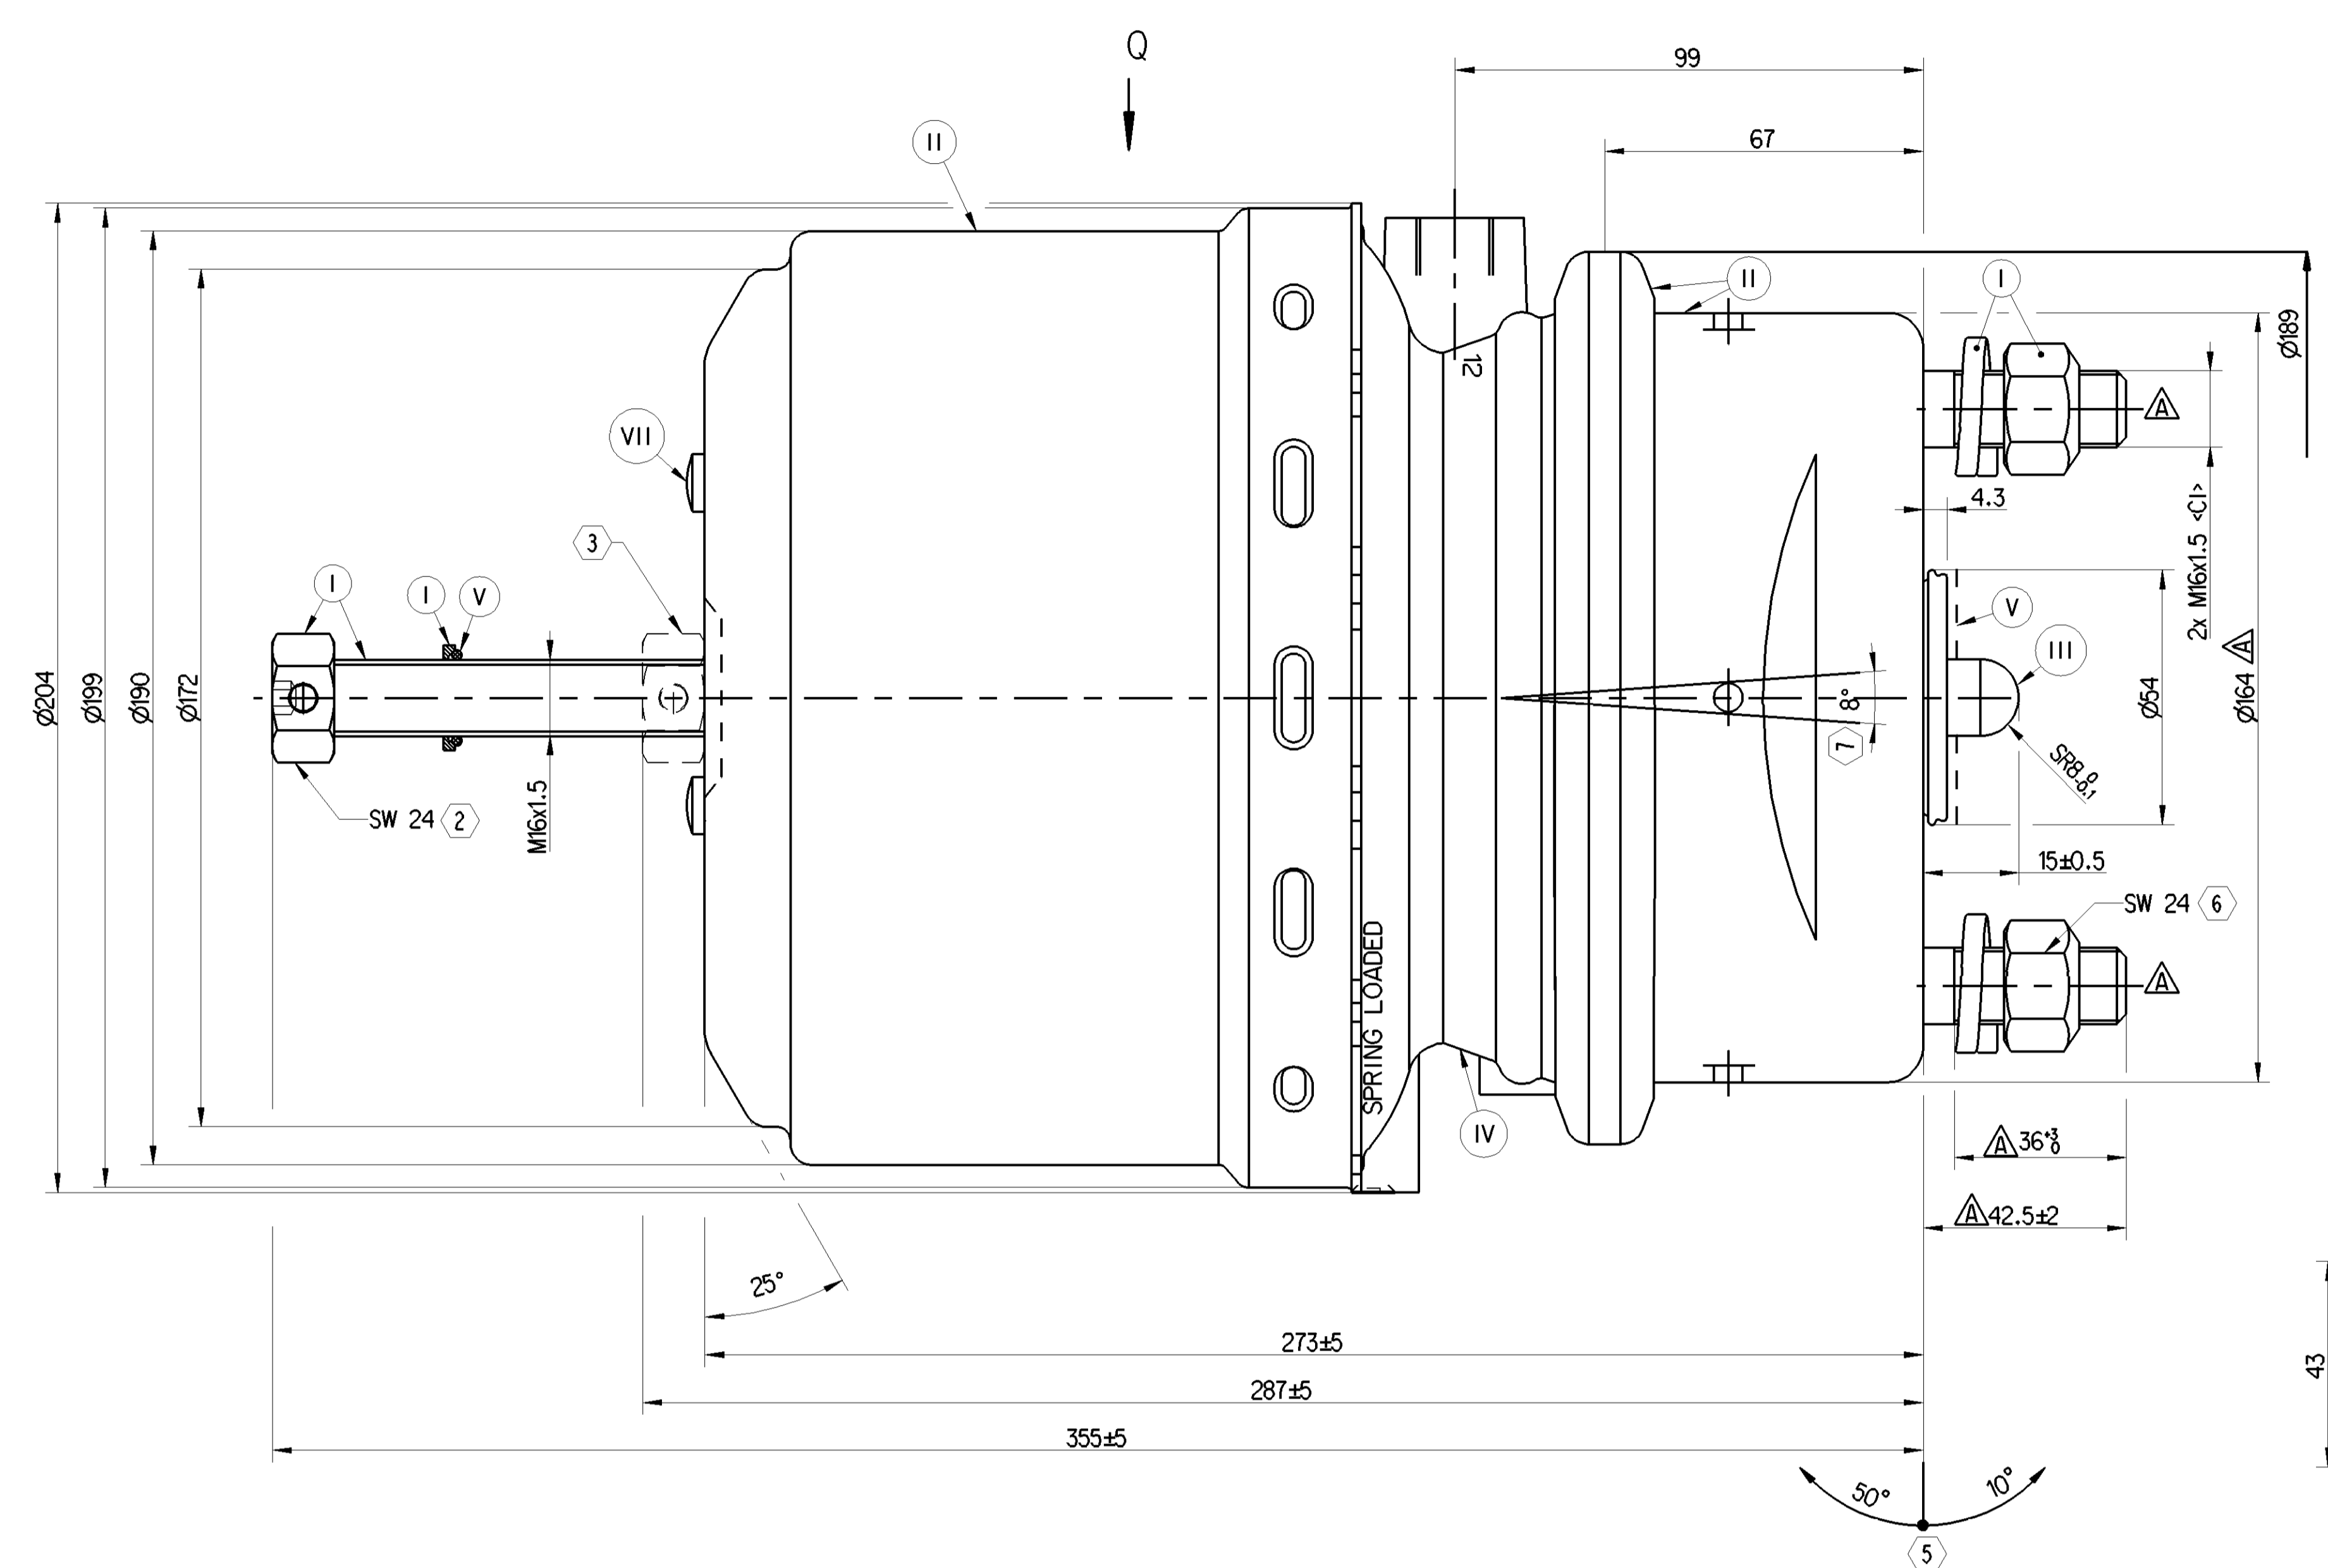

SAFETY CHARACTERISTICS	0
SIGNIFICANT CHARACTERISTICS	0
CUSTOMER INTERFACE	6

S.NO	SURFACE PROTECTION
I	ZINC PLATED WITH CR6+ FREE
II	ELECTRO-PAINTING
III	DACROMET
IV	SURFACE OXIDIZATION
V	RUBBER
VI	STICKERS
VII	BLACKENING