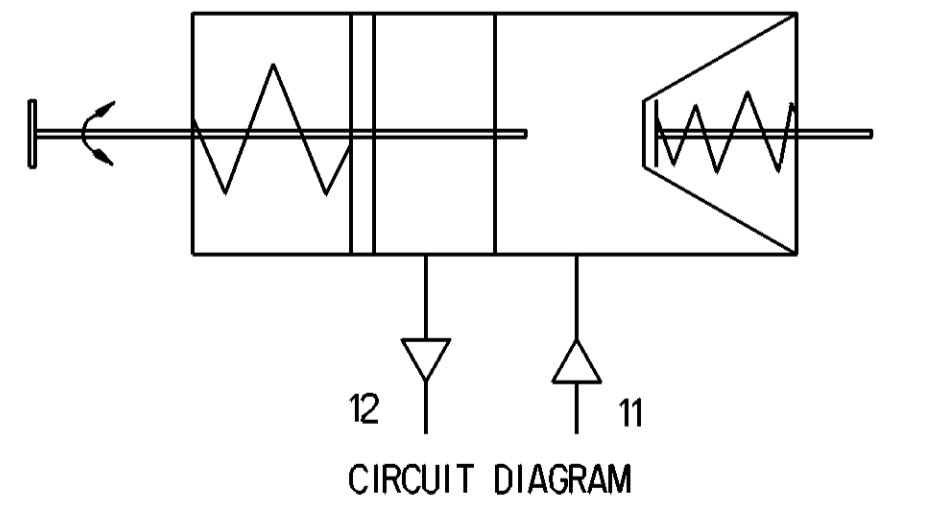

CIRCUIT DIAGRAM