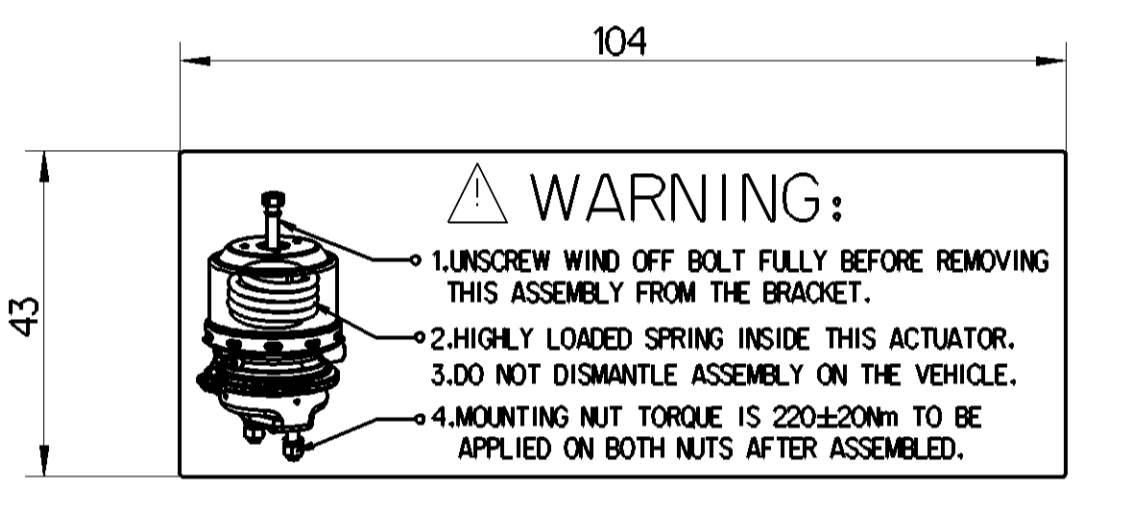

SAFETY CHARACTERISTICS	0
SIGNIFICANT CHARACTERISTICS	0
CUSTOMER INTERFACE	6

S.NO	SURFACE PROTECTION
I	ZINC PLATED WITH CR6+ FREE
II	ELECTRO-PAINTING
III	DACROMET
IV	SURFACE OXIDIZATION
V	RUBBER
VI	STICKERS
VII	BLACKENING

STICKER A